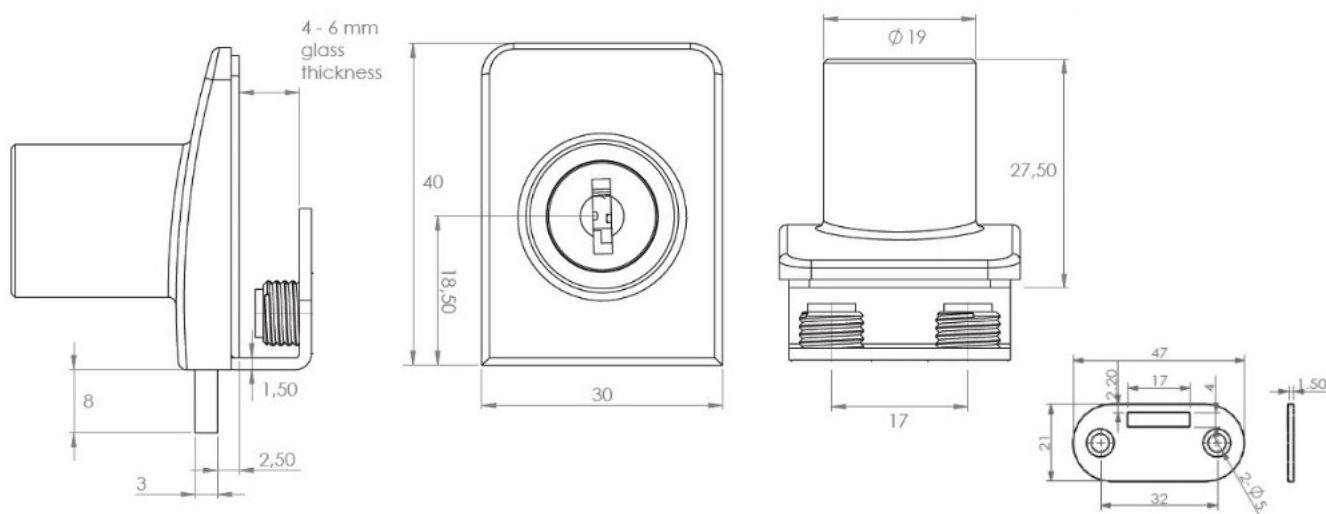

PRODUCT SHEET

Description:

Glass Door Lock "Square", F/Single Doors, Black Anod, W/SISO Oval Metal Key, 400 KD, W/2 Black Zamak Screws, W/, PVC Tip, 1 Black Flat Oval Metal Striking Plate, f/Glass, Thickness 4-6mm

Item number:

14.09.522-5

Units	Box	Carton	HS Code	Barcode
Pcs.	10	100	8301300000	
				5704866494359

SISO A/S

Mileparken 11
DK-2740 Skovlunde
Denmark
VAT: DK 24786013

Phone +45 45 830 900

www.siso.dk
siso@siso.dk